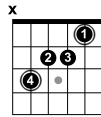

Down By The Seaside - Led Zeppelin - C

Key: C Capo: Notes: Lots of Hammering between the C and Fmaj7

Intro

Fmaj7 C
E|-0-4/5-3---|-3-5-/7-5---|-3/5-3-1--1-h3--0--|
B|-2-----3---|-3-----3---|-3-----1---|
G|-3-4/5-4---|-4-5-/7-5---|-3/5-4-2--2---0--|
D|-4-----|-----|-----2---|
A|-----|-----|-----3---|
E|-----|-----|-----|

F maj7

Am*

A5

Bridge

(Not exact, just for finger placement)

E|-----|-12--12-11-10-|-17-17-16--|-12--12-11-10-|-----|
B|--13-----|-----|-----|--13-----|
G|-b12-b12--|-12--12-11-10-|-17-17-16--|-12--12-11-10-|-b12-b12--|
D|-----|-----|-----|-----|
A|-----|-----|-----|-----|
E|-----|-----|-----|-----|

[Intro] [2x]

C - Fmaj7 - C - Fmaj7

[Verse 1]

C Fmaj7 **
Down by the seaside
C Fmaj7 **
See the boats go sailing
C Fmaj7 **
Can the people hear
C Fmaj7 **
What the little fish are saying

[Bend]

[Chorus]

C Fmaj7 C Fmaj7 **
Oh ooh Ooh ooh
Fmaj7 C
The people turned away
Fmaj7 C
The people turned away

[Verse 2]

C Fmaj7 **
Down in the city streets
C Fmaj7 **
See all the folk go racing (racing)
C Fmaj7 **
No time left
C Fmaj7 **
To pass the time of day

[Bridge] [See fingering]

[Chorus]

C Fmaj7 C Fmaj7
Oh ooh Ooh ooh
F C
The people turned away
F Am
The people turned away
So far away, so far away

[Bridge]

Am*
See how they run, see how they run

See how they run, see how they run

Am*
Do you still do the twist

A5 D
Do you find you remember things that well

I wanna tell you

Am*
Some go twisting every day

Fmaj7 - G - F - C

Though sometimes it's awful hard to tell

Fmaj7 G Fmaj7 C
Ah ha Woh oh Woh oh

[Verse 4]

C Fmaj7 **
Out in the country
C Fmaj7 **
Hear the people singing
C Fmaj7 **
Singing about their growin'
C Fmaj7 **
Knowing where they're goin'

[Chorus]

C Fmaj7 C Fmaj7
Oh ooh Ooh ooh
C Fmaj7 Fmaj7
Oh, oh, the people turned away
Fmaj7 C
Oh, the people turned away

[Outro]