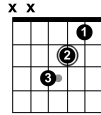

Down By The Seaside - Led Zeppelin - C

Key: C Capo: Notes: Lots of Hammering between the C and Fmaj7

Intro

Fmaj7 C
E|-0-4/5-3---|-3-5-/7-5---|-3/5-3-1--1-h3--0--|
B|-2-----3---|-3-----3---|-3-----1---|
G|-3-4/5-4---|-4-5-/7-5---|-3/5-4-2--2---0--|
D|-4-----|-----|-----2---|
A|-----|-----|-----3---|
E|-----|-----|-----|

F maj7